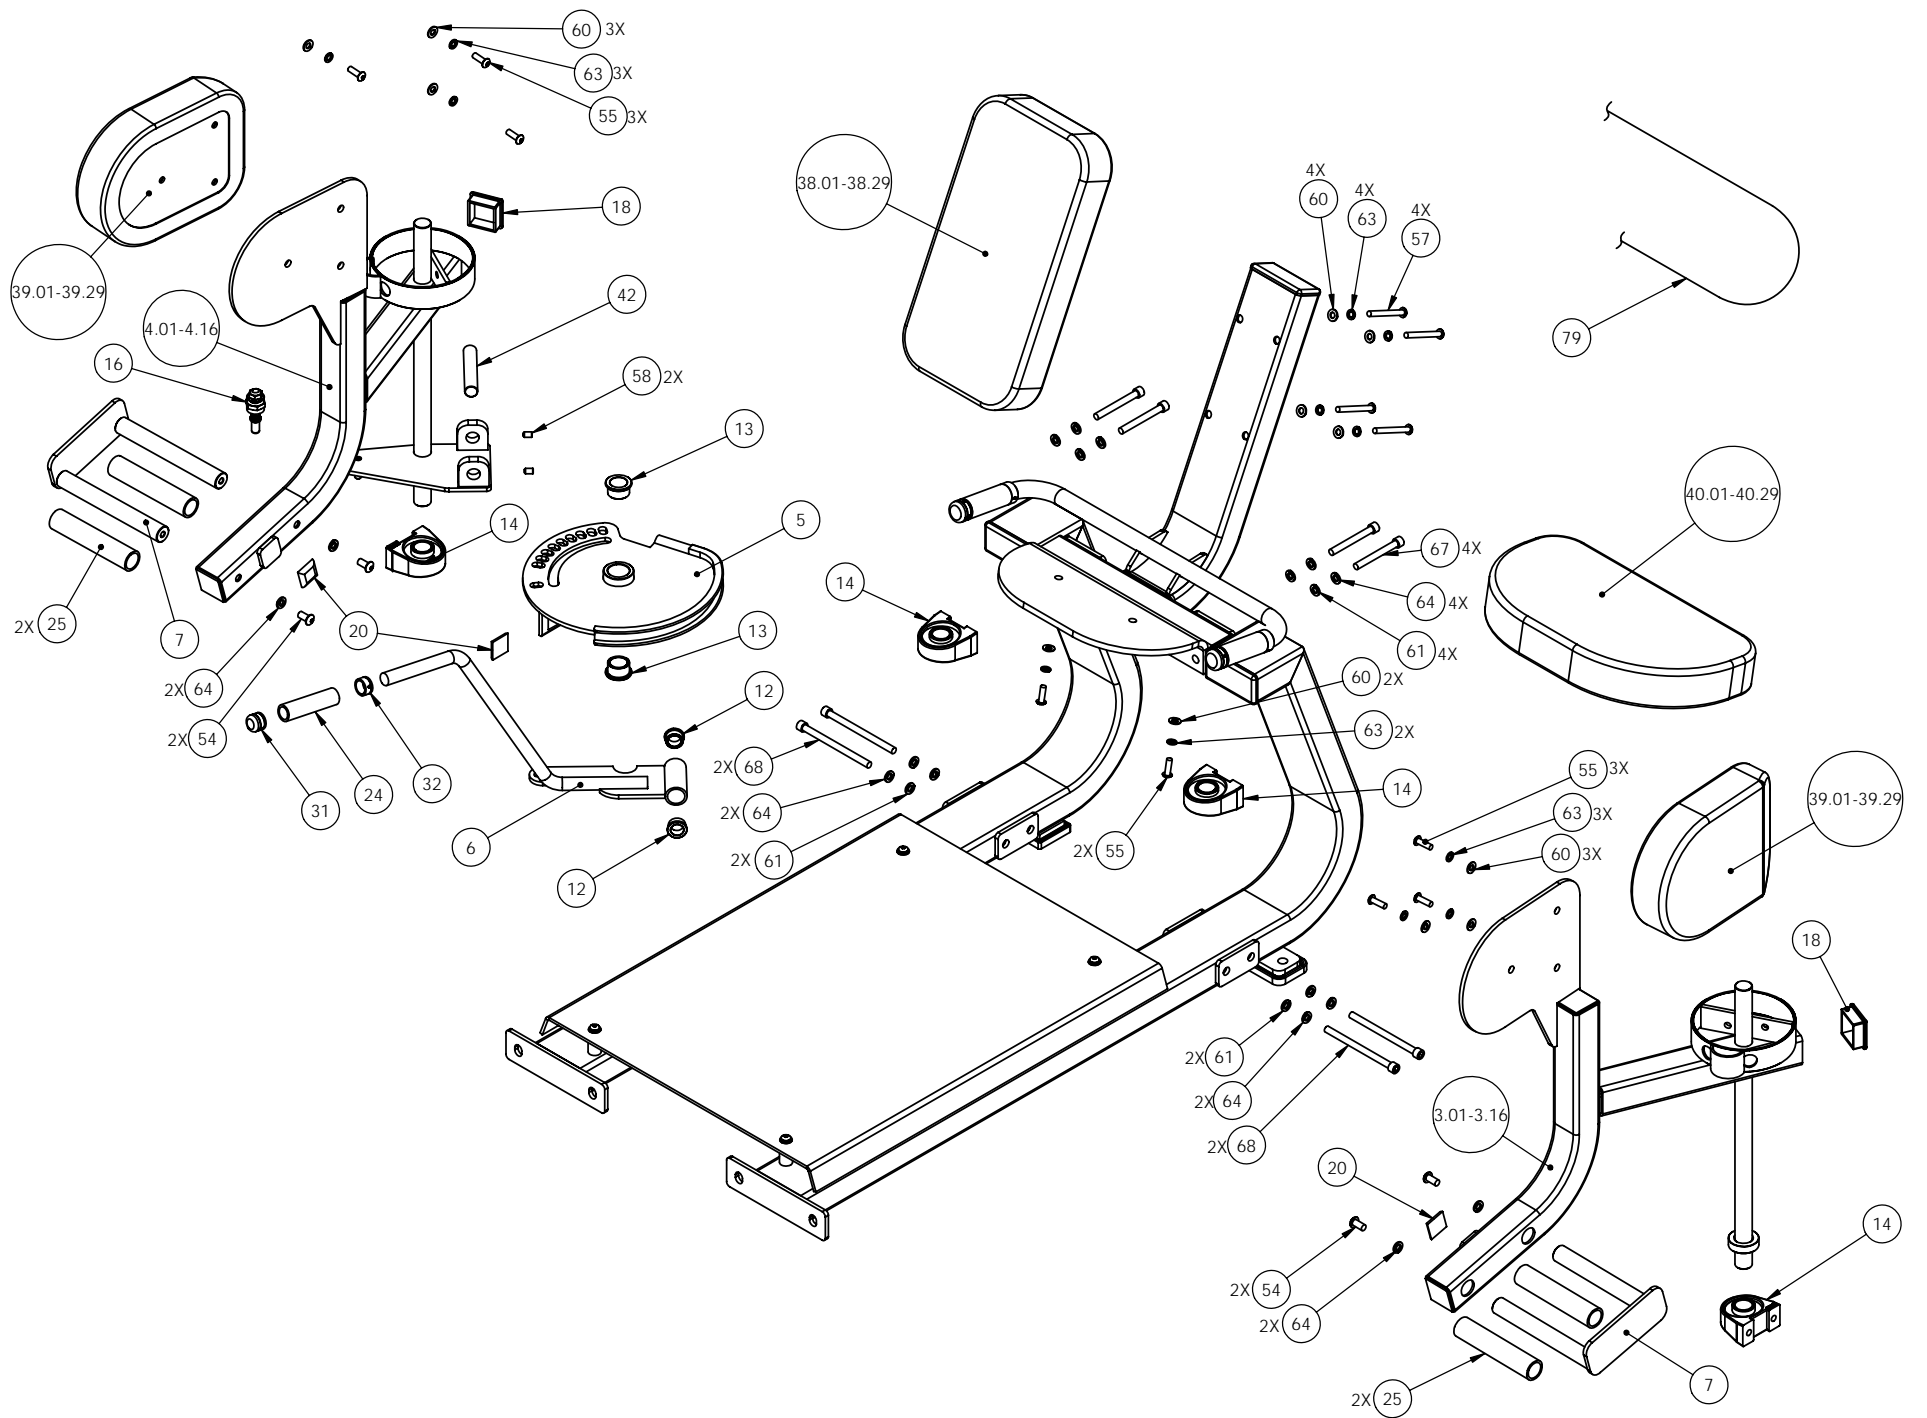

620	P/N : CW31089-101	SUBREV : B
DRAWN BY : CT	DATE : 11.19.05	SHEET 3 OF 5