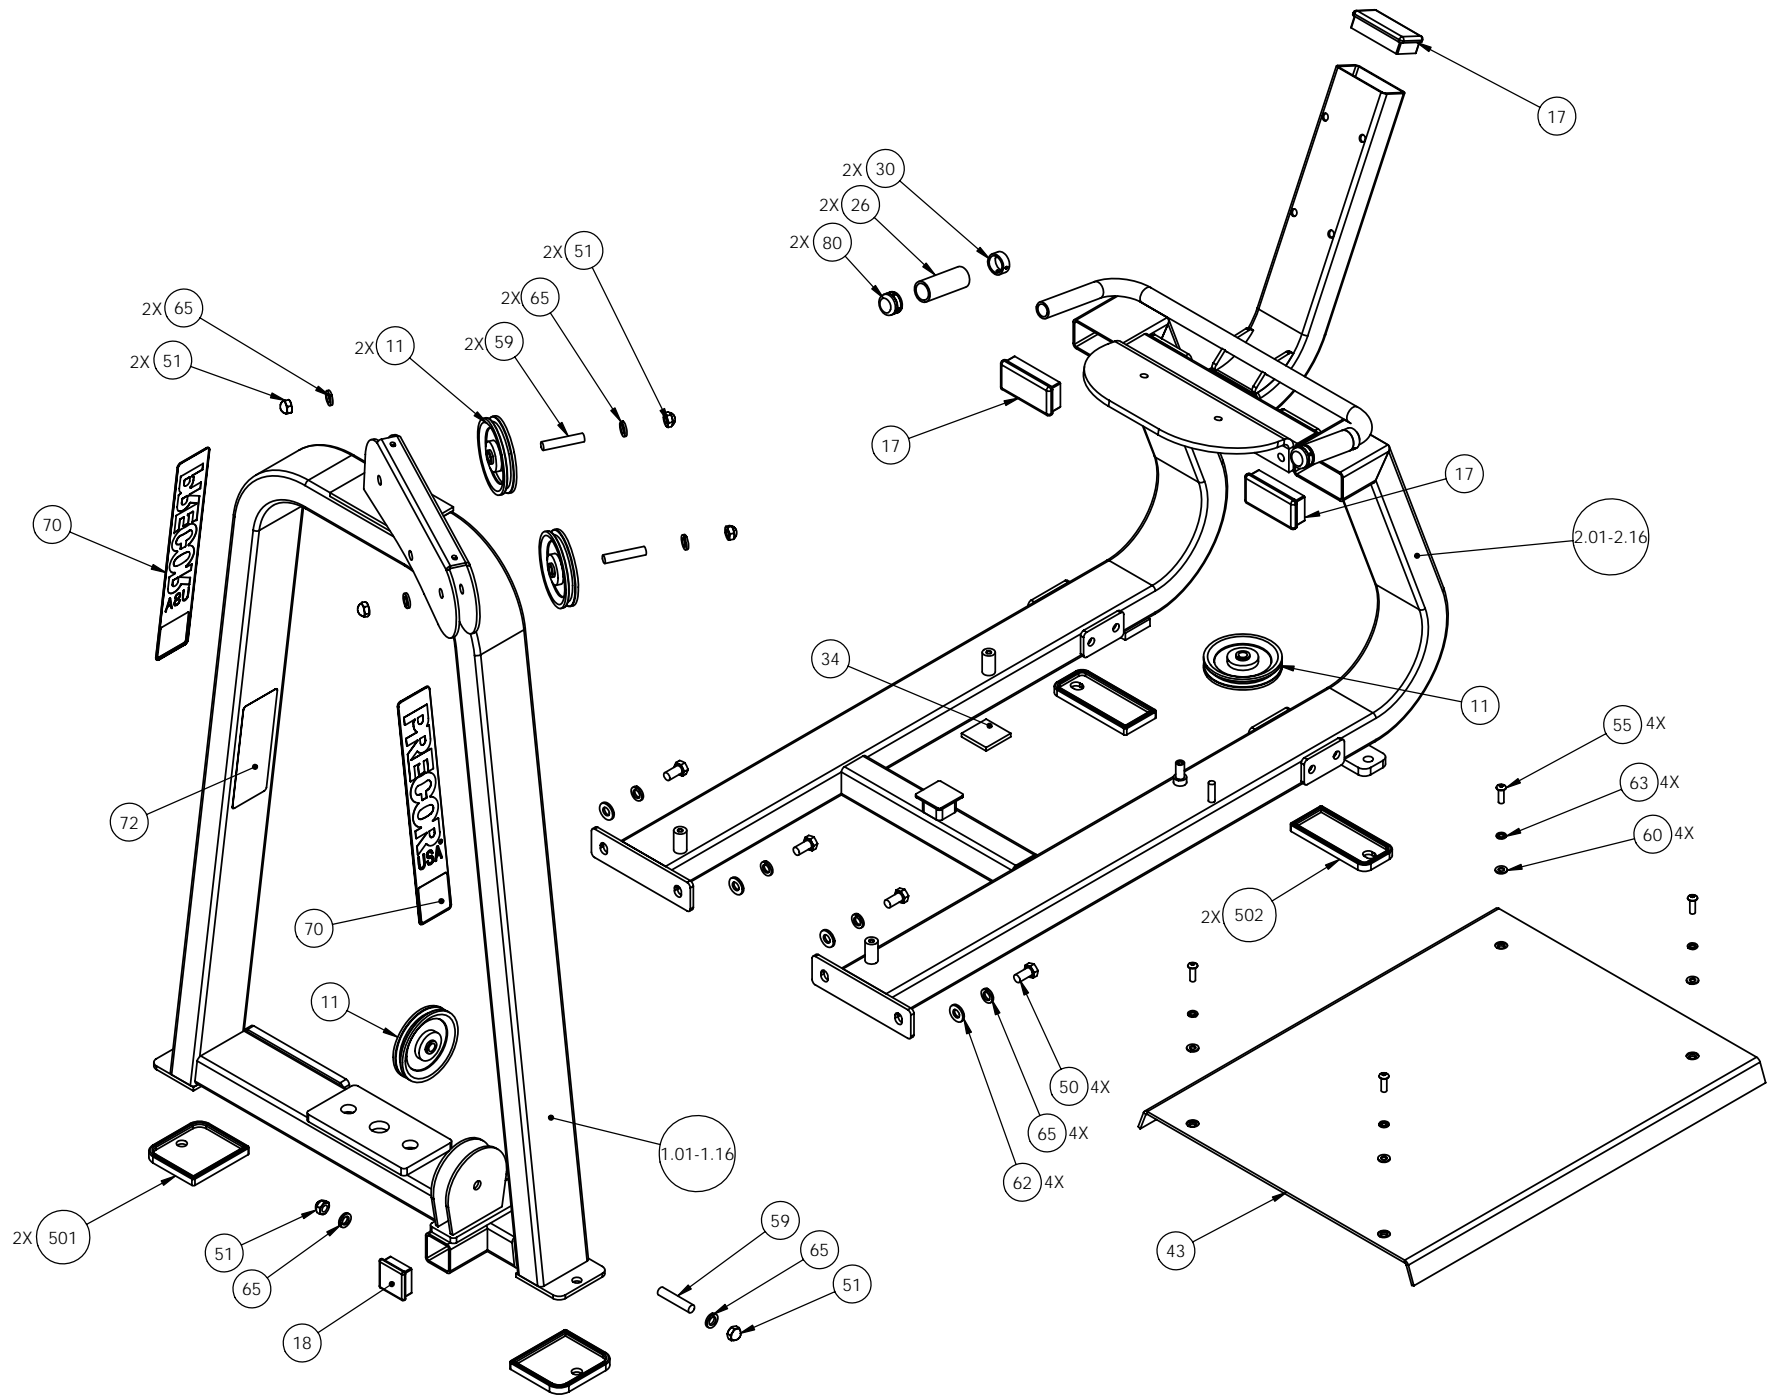

620	P/N : CW31089-101	SUBREV : B
DRAWN BY : CT	DATE : 11.19.05	SHEET 2 OF 5