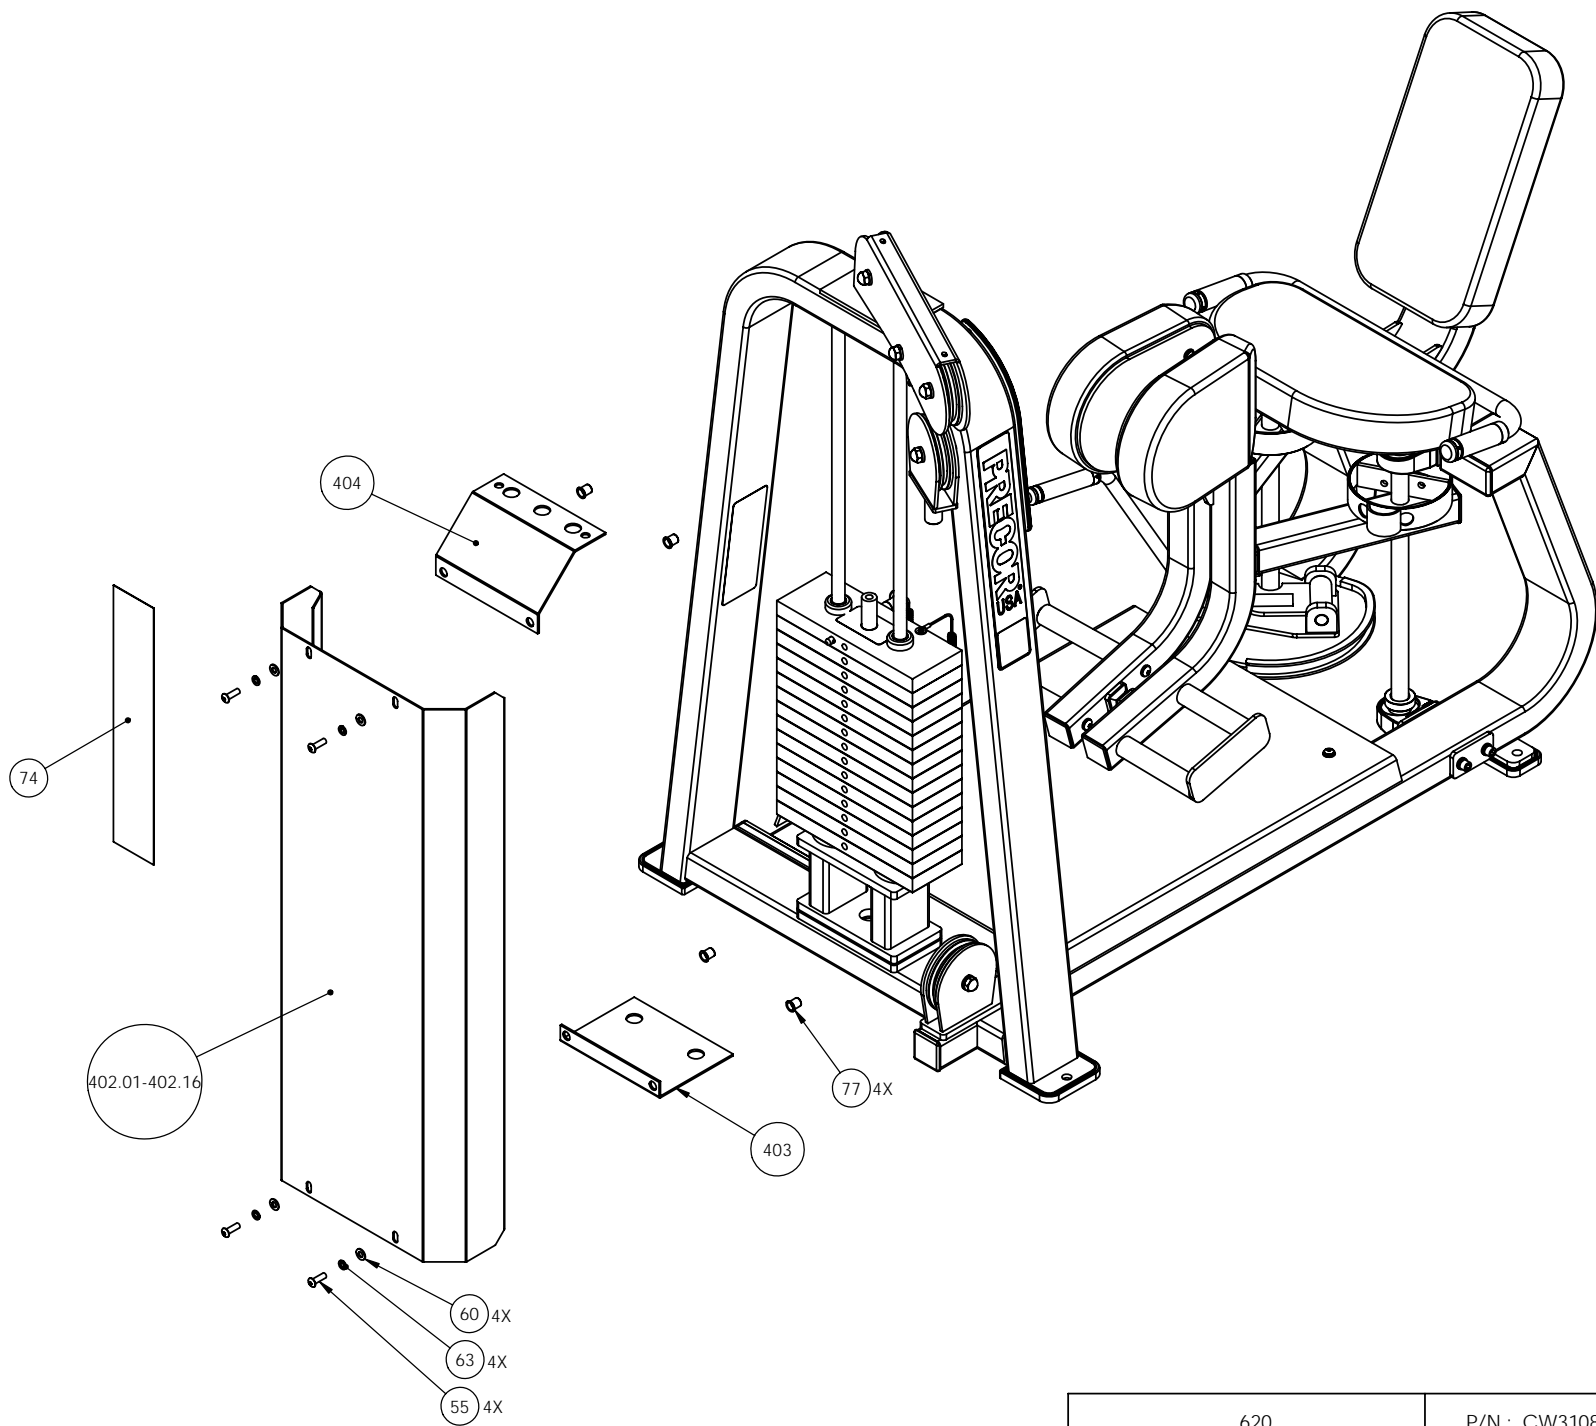

620	P/N : CW31089-101	SUBREV : B
DRAWN BY : CT	DATE : 11.19.05	SHEET 5 OF 5

620 Adductor (Inner Thigh)

Part Number	Description	Bubble Number
CW620621SA1-211	ASSY,A-FRAME,620/621,SKY WHITE	1.01
CW620621SA1-321	ASSY,A-FRAME,620/621,TITANIUM HG	1.12
CW620621SA2-211	ASSY,FRAME,MAIN,620/621,SKY WHITE	2.01
CW620621SA2-321	ASSY,FRAME,MAIN,620/621,TITANIUM HG	2.12
CW620SA3-211	ASSY,ARM,LEFT,620,SKY WHITE	3.01
CW620SA3-321	ASSY,ARM,LEFT,620,TITANIUM HG	3.12
CW620SA4-211	ASSY,ARM,RIGHT,620,SKY WHITE	4.01
CW620SA4-321	ASSY,ARM,RIGHT,620,TITANIUM HG	4.12
CW620SA5-721	ASSY,CAM,620,WRINKLE BLACK	5
CW620621SA6-731	ASSY, SELECTOR HANDLE, 620/621, BLA	6
CW620SA9-721	ASSY,FOOT REST,620/621,WRKL BLK	7
CWAC1001-101	LABEL, "ICARIAN", 1 1/2 X 8 1/8	9
CWAC1002-101	LABEL, "ICARIAN", 3 X 16 3/8	10
CWAC1009-101	PULLEY, 4 1/2 DIA X 1/2 ID	11
CW10043-133	BUSHING, BRONZE, 3/4" ID X 1" OD	12
CW10043-134	BUSHING, BRONZE, 1" ID X 1 1/4" OD	13
CW12406-101	PILLOW BLOCK, BEARING, 2 BOLT	14
CW12404-101	CAP, GUIDE ROD,DIA 3/4, BLK	15
CW30502-732	ASSY, POP PIN, 0.450 DIA LONG NOSE,	16
CW11311-102	ENDCAP, REC TUBE, 2X4, BLK PLASTIC	17
CW11311-103	ENDCAP, REC TUBE, 2X2, BLK PLASTIC	18
CW12402-101	BUMPER, ID 1.050, BLK RUBBER	19
CW12575-101	MOULDED BUMPON, BLACK, 31.75MM SQ (20
CWAC1183-101	LABEL, WARNING, SERIOUS INJURY	23
CWGR4803-750	GRIP, RUBBER, .75" OD HANDLE, 3.75"	24
CWGR4606-000	GRIP, RUBBER, 1.00" OD HANDLE, 6.00	25
CWGR4603-125	GRIP, RUBBER, 1.00" OD HANDLE, 3.13	26
CWAC1228-901	SPACER, ALU,.328 ID X .625 OD X .25	27
CWAC219-902	HNDL RETAINER RNG, W/SS,1.040" I.D.	30
CWAC220-901	HANDLE END CAP W/SET SCREWS, DIA 3/	31
CWAC233-902	HANDLE RETAINER RING W/SET SCREWS,	32
CWPF1212-711	GUIDE ROD, 3/4 X 42 5/8 (#4), CHM	33
CW30013-201	CUT PIECE, CREPE, 1/4 THICK, 2.00 X	34
CWCLGP057-000	ASSY, CABLE, 620, 621	35
CWEANN016-013	SCREW, SET, SCKT, CUP POINT, 8-32 X	36
CWCLGH091-750	ASSY, CABLE, 620	37
CWPD1105B-101	PAD,9X17,4HOLES,W/BP,BLACK	38.01
CWPD1301A-101	PAD,8X10.75,3HOLES,BLACK	39.01
CWPD1420A-101	PAD,9.5X17,2 HOLES,BLACK	40.01
CWPF1016-732	BAR,,FLAT CR/HR, 3/8 X 2 X 8 1/4, 3	41
CWPF1362-731	BAR,STEEL,RND,DIA. .745 X 4 1/8,BLK	42
CW33363-731	ASSY, FLOATING PULLEY HOUSING, BLK	47
CW31213-721	ASSY,5" WEIGHT STACK RISER,620/621,	48
CW30093-150	WEIGHT STACK,150 LBS,MTP-S,14 X 10	49
CWHCYN050-100	SCREW,HEX HEAD,BLK XYLAN,1/2-13 X 1	50
CWKADLN050-081	NUT, ACORN, 1/2-13	51
CWTAYN038-075	SCREW, BUTTON HEAD, BLK XYLAN, 3/8	54
CWCLFA1064-741	ROD END, FEMALE, STEEL, ZINC, CAD,	54